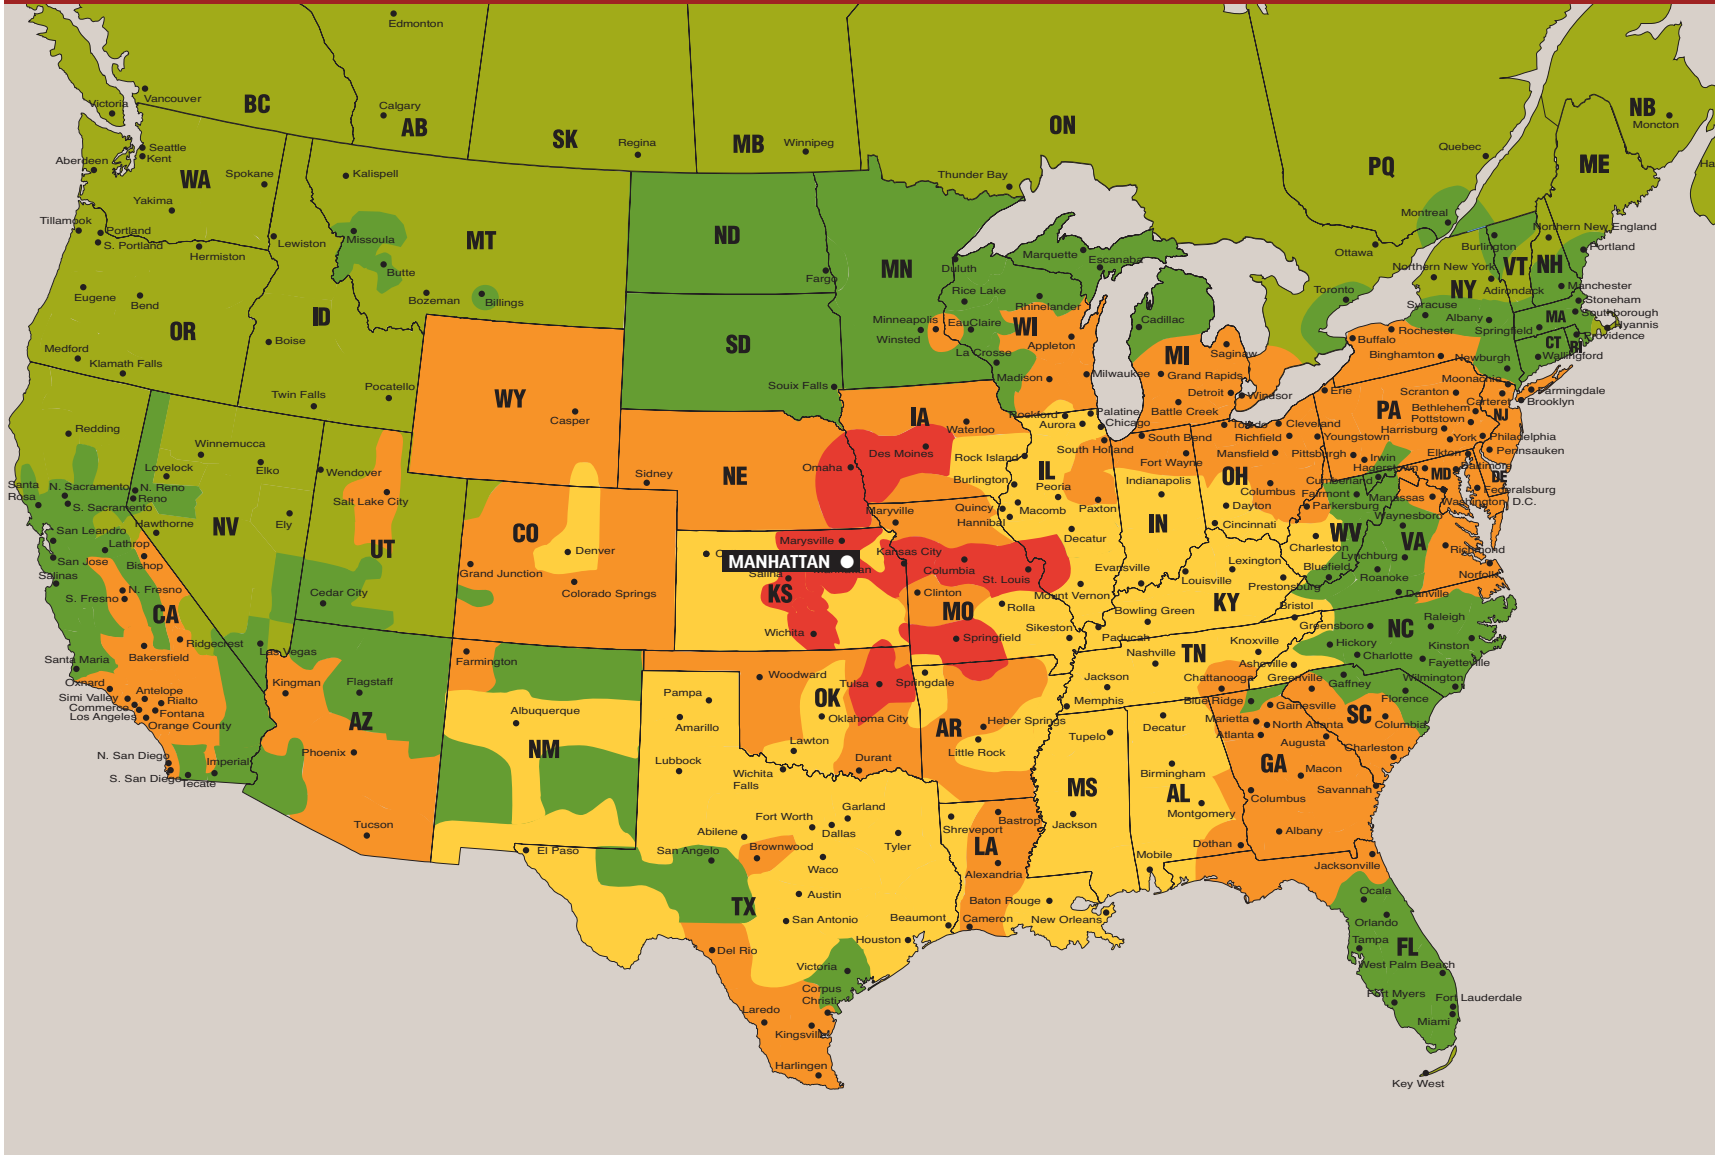

UPS Freight® LTL

Time in transit from Manhattan, KS

MHN-413
800.333.7400

- Consistently picking up and delivering intact and on time
- More than 20,000 one- and two-day lanes
- Three- and four-day transcontinental service
- Urgent and Guaranteed options available for your time-critical shipping needs*
- Providing critical information and technology support online 24/7 at upsfreight.com

TRANSIT TIMES

- Next Day
- Two Days
- Three Days
- Four Days
- Five Days

Transit times are guaranteed and reflect outbound service. Transit times are subject to change and additional service days may apply for rural areas. Please visit ltl.upsfreight.com or call (800) 333-7400 for the most current standards. (Guarantee applies to current UPGF 560 and 525 tariff customers only. See Rules Tariff for applicable terms and conditions.)

Effective May 18, 2009

017247-MKT337-0509

* In the event UPS Freight fails to deliver the shipment by the agreed time and date, freight charges will be canceled. UPS Freight is not liable for any consequential damages arising from failure to deliver as agreed. See UPS Freight's Tariff and Terms and Conditions at ltl.upsfreight.com and any other applicable contract, as other restrictions may apply.