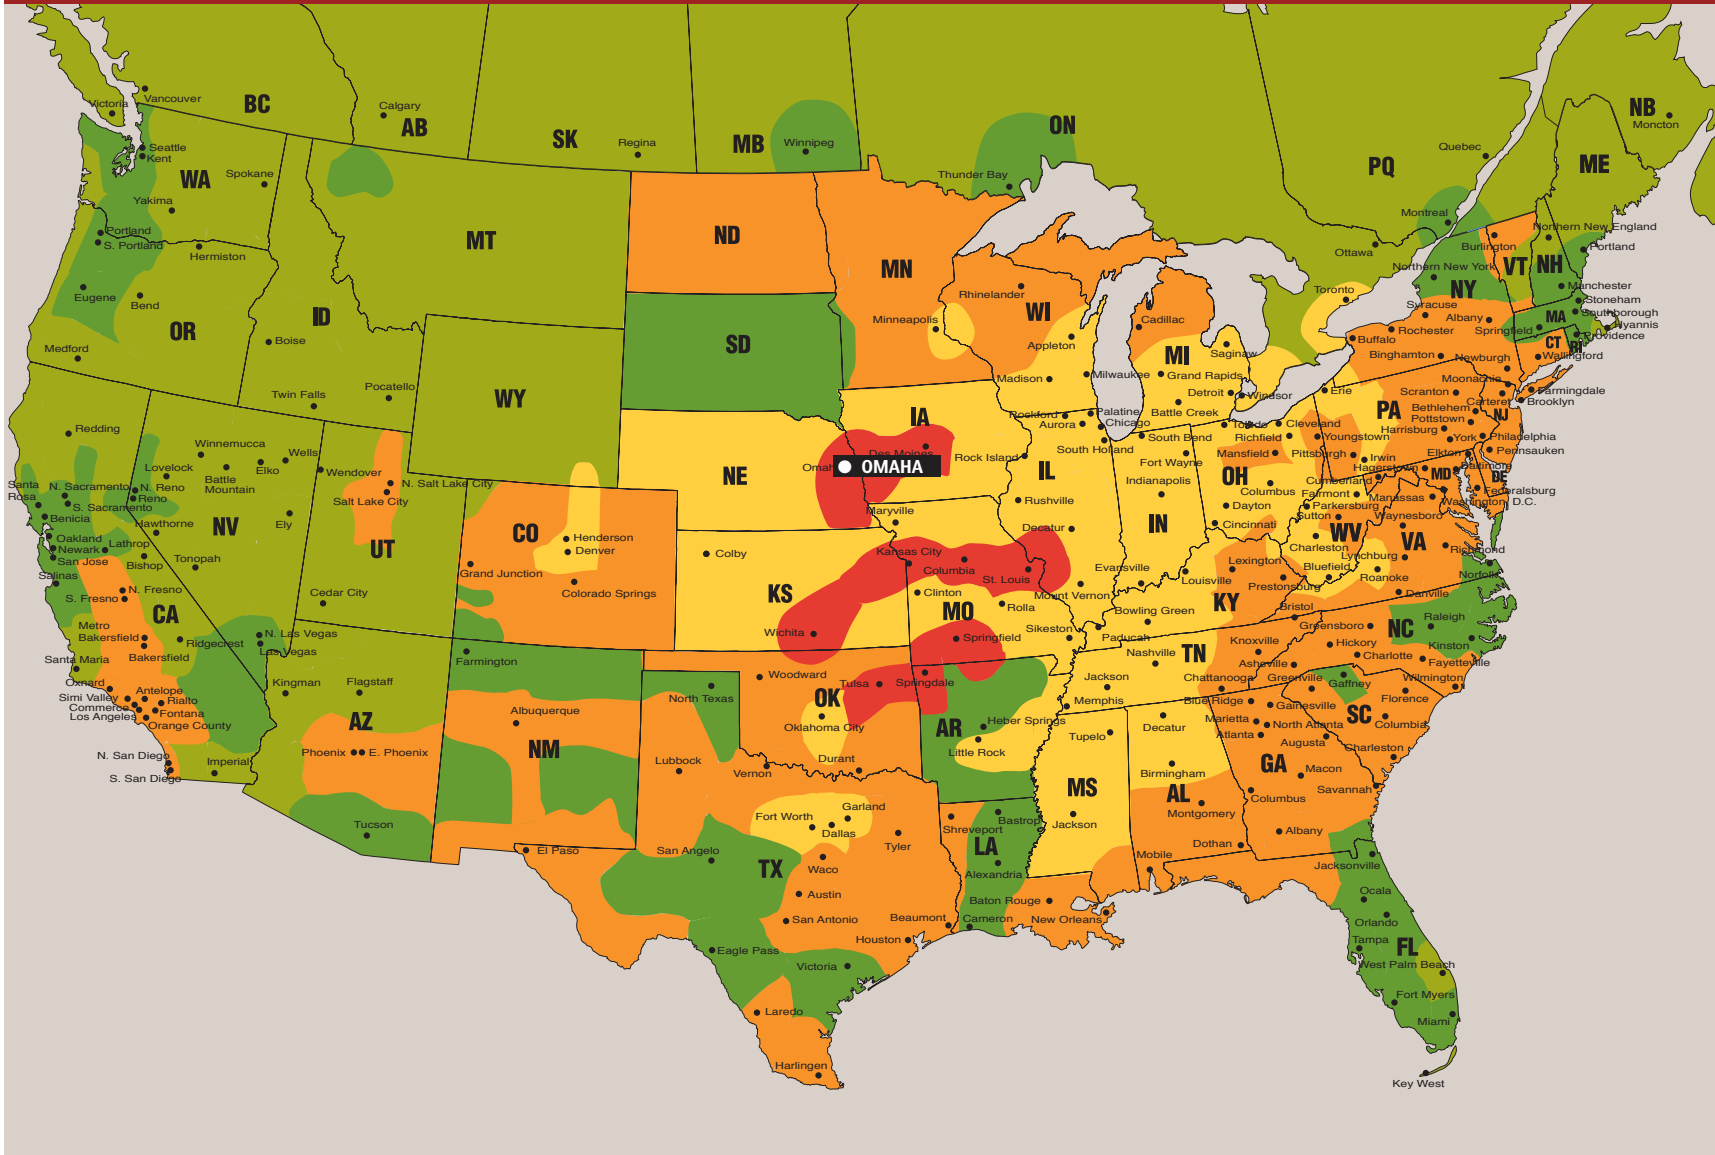

UPS FreightSM LTL

Time in transit from Omaha, NE

OMA-133
402.592.0151

- Consistently picking up and delivering intact and on time
- More than 20,000 one- and two-day lanes
- Three- and four-day transcontinental service
- Urgent and Guaranteed options available for your time-critical shipping needs*
- Providing critical information and technology support online 24/7 at upsfreight.com

TRANSIT TIMES

- Next Day
- Two Days
- Three Days
- Four Days
- Five Days

Transit times shown are for outbound service. Transit times are subject to change and additional service days may apply for rural areas. Please visit upsfreight.com or call (800) 333-7400 for the most up to date transit times. Transit times are not guaranteed under standard LTL service.

Effective May 1, 2006

017247-MKT137-0506

* In the event UPS Freight fails to deliver the shipment by the agreed time and date, freight charges will be canceled. UPS Freight is not liable for any consequential damages arising from failure to deliver as agreed. See UPS Freight's Tariff and Terms and Conditions at l1.upsfreight.com and any other applicable contract, as other restrictions may apply.