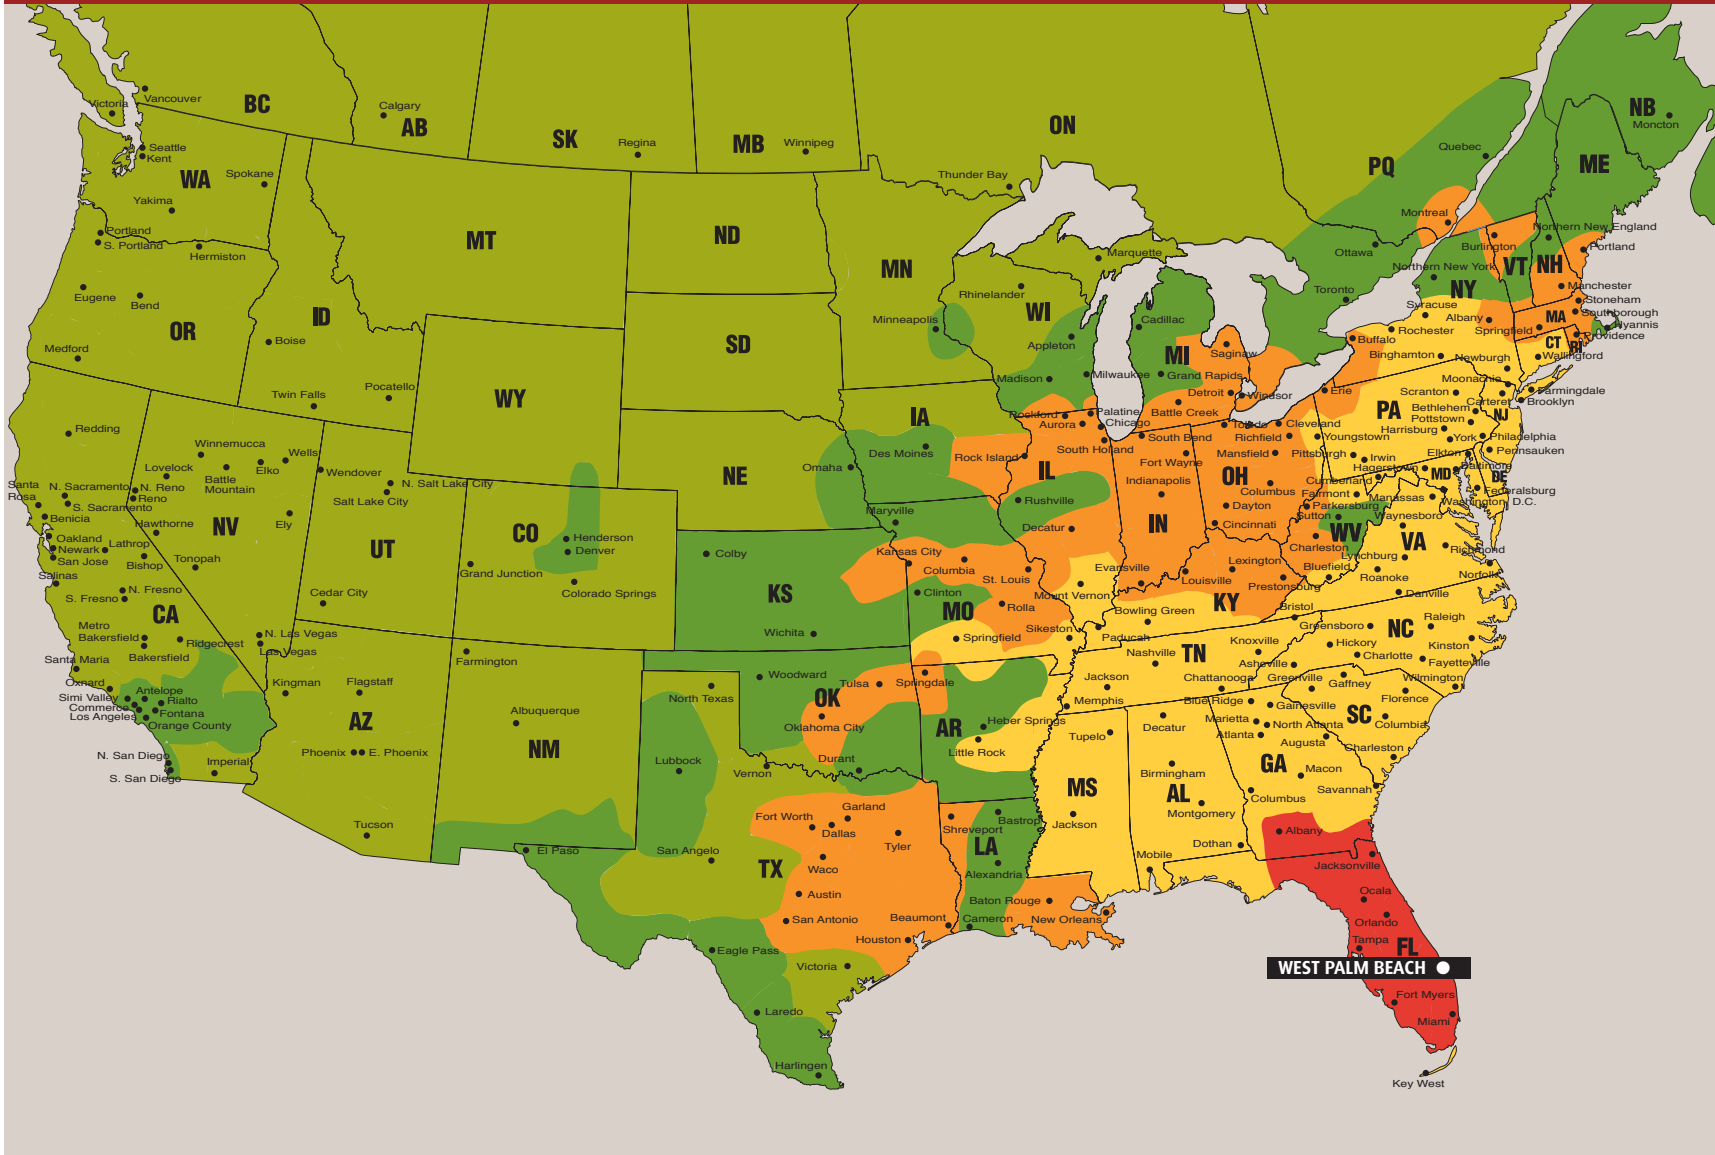

UPS FreightSM LTL

Time in transit from West Palm Beach, FL

WPB-158
561.863.2900

- Consistently picking up and delivering intact and on time
- More than 20,000 one- and two-day lanes
- Three- and four-day transcontinental service
- Urgent and Guaranteed options available for your time-critical shipping needs*
- Providing critical information and technology support online 24/7 at upsfreight.com

TRANSIT TIMES

- Next Day
- Two Days
- Three Days
- Four Days
- Five Days

Transit times shown are for outbound service. Transit times are subject to change and additional service days may apply for rural areas. Please visit upsfreight.com or call (800) 333-7400 for the most up to date transit times. Transit times are not guaranteed under standard LTL service.

Effective May 1, 2006

017247-MKT191-0506

* In the event UPS Freight fails to deliver the shipment by the agreed time and date, freight charges will be canceled. UPS Freight is not liable for any consequential damages arising from failure to deliver as agreed. See UPS Freight's Tariff and Terms and Conditions at l1.upsfreight.com and any other applicable contract, as other restrictions may apply.