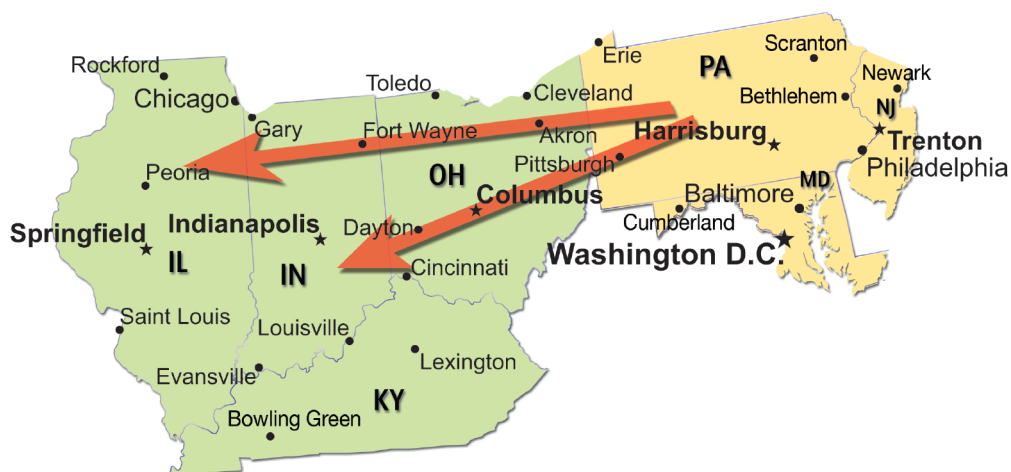

UPS Freight offers special headload and pupload rates to select markets from Maryland, New Jersey and Pennsylvania

- Competitive pricing
- Available for shipper load, consignee unload shipments
- Trained specialists able to assist in maximizing trailer space
- Available for any size volume shipment of 8,000 pounds or eight linear feet or more
- 24-hour access to your important shipping information at upsfreight.com

Effective May 21, 2007

For more information contact Volume Pricing at:

800.266.6902